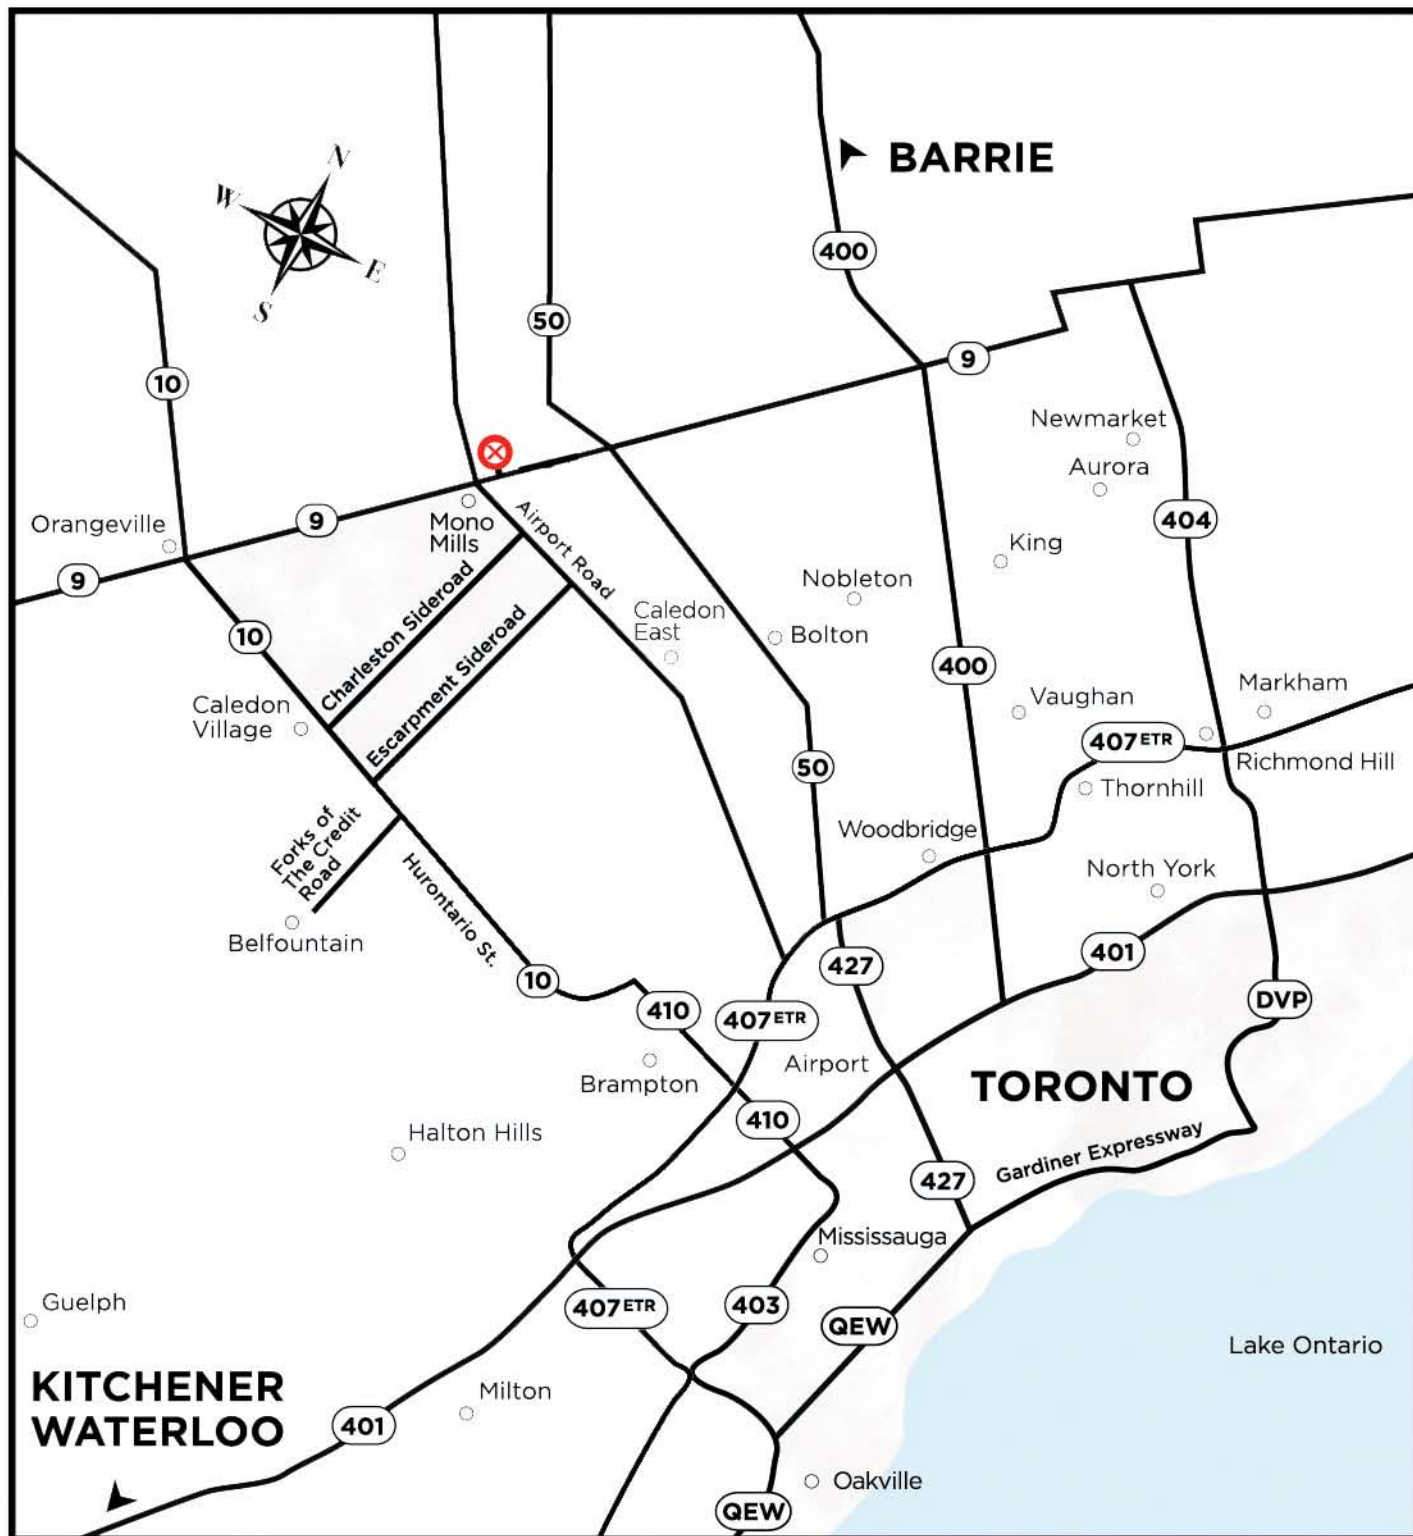

The Centre is located approximately 1km east of Airport Rd. on Hwy 9, at the edge of Mono Mills.

Look for the 911 number, which is the green and white sign at the end of each driveway.

911 Locator #is 208501